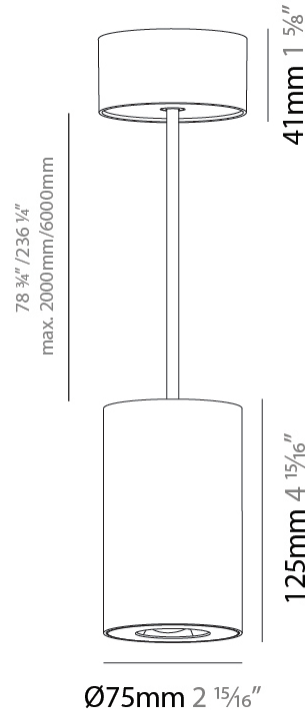

GENERAL

Series: Oiko Pro Round
Partner: Prolicht
Division: Architectural
Installation: Suspension
Product Type: Pendant
Mounting Location: Ceiling
Light Distribution: Direct

PHYSICAL

Shape: Cylinder
Diameter (mm): 75
Diameter (in): 2 ¹⁵/₁₆
Height (mm): 125
Height (in): 4 ¹⁵/₁₆
Weight (kg): 0.769
Fixture Finish: SSR / BKV / CWI / CRY / HAB / UFT / ITA / RUA / FTG / MYG / LOD / PUS / FRO / FUP / KIA / POP / BLS / SPG / MEY / GOH / CHC / COM / ABZ / JAG / OBR / MOS / ROR
Fixture Material: Metal
Cable Details: 2000mm / 6000mm Cable - Options : Transparent, Black, White, Red, Orange

ELECTRICAL

Lamp Type: LED (Zhaga Standard)
Input Wattage (W): 12.9
Dimming: Tri-Mode (Non-Dimming and Phase Dimming (120Vac only) and 0-10V Dimming)
Driver Included: No
Driver Location: Remote
Driver Type: Constant Current - Universal
Driver Class: Class 2
Input Voltage (V): 120 - 277
Constant Current (MA): 350

LED

Color Temperature (°K): 2700 / 3000 / 3500 / 4000
Max. Delivered Lumen (lm): 1377 / 1372 / 1438 / 1451
Nominal Lumen (lm): 1473 / 1468 / 1538 / 1552
CRI: >90 CRI
Lamp Life (hrs): 50000

OPTICAL

Reflector°: 60
Adjustability: Fixed

RATINGS AND CERTIFICATIONS

Certified By: Certified for North American Standards
IP rating: IP20