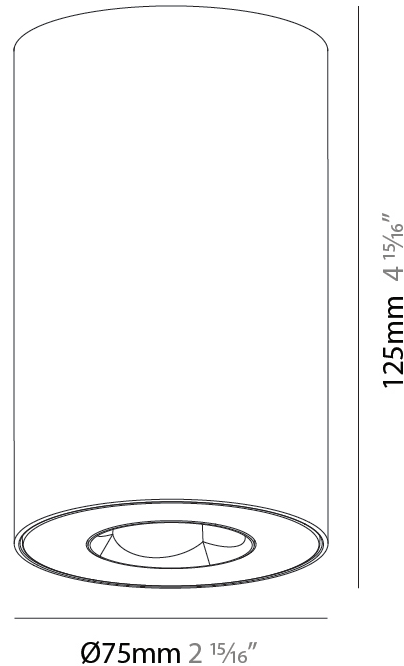

GENERAL

Series: Oiko Pro Round
Partner: Prolicht
Division: Architectural
Installation: Surface
Product Type: Ceiling Surface
Mounting Location: Ceiling
Light Distribution: Downlight

PHYSICAL

Aperture Sizes - Downlights: 1"
Shape: Cylinder
Diameter (mm): 75
Diameter (in): 2 ¹⁵/₁₆
Height (mm): 125
Height (in): 4 ¹⁵/₁₆
Weight (kg): 0.452
Fixture Finish: SSR / BKV / CWI / CRY / HAB / UFT / ITA / RUA / FTG / MYG / LOD / PUS / FRO / FUP / KIA / POP / BLS / SPG / MEY / GOH / CHC / COM / ABZ / JAG / OBR / MOS / ROR
Fixture Material: Metal

ELECTRICAL

Lamp Type: LED (Zhaga Standard)
Input Wattage (W): 13
Total Output Wattage (W): 11.8
Dimming: Non-Dimming / Phase Dimming (120vac Only)
Driver Included: Yes
Driver Location: Integrated
Driver Type: Constant Current - Universal
Driver Class: Class 2
Input Voltage (V): 120 - 277
Upon Request: Remote: 0-10Vdc dimming / Phase dimming 120Vac / Non-dimming 120/277Vac (No Cover Plate)

LED

Color Temperature (°K): 2700 / 3000 / 3500 / 4000
Max. Delivered Lumen (lm): 1377 / 1372 / 1438 / 1451
Nominal Lumen (lm): 1473 / 1468 / 1538 / 1552
CRI: >90 CRI
Lamp Life (hrs): 50000

OPTICAL

Reflector: 60
Adjustability: Fixed

RATINGS AND CERTIFICATIONS

Certified By: Certified for North American Standards
IP rating: IP20