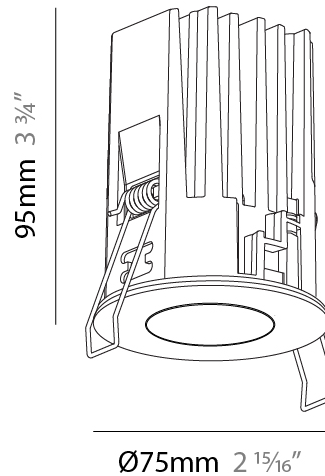

GENERAL

Series: Oiko Pro Round
Subseries: Oiko Pro IP54
Partner: Prolicht
Division: Architectural
Installation: Recessed
Product Type: Downlight
Mounting Location: Ceiling
Light Distribution: Downlight

PHYSICAL

Aperture Sizes - Downlights: 1"
Shape: Round
Diameter (mm): 75
Diameter (in): 2 15/16
Height (mm): 95
Height (in): 3 3/4
Ceiling Thickness (mm): 10 / 12.5 / 15 / 25
Ceiling Thickness (in): 3/8 or 1/2 or 9/16 or 1
Min. Recessing Depth (mm): 100
Min. Recessing Depth (in): 3 15/16
Fixture Finish: SSR / BKV / CWI / CRY / HAB / UFT / ITA / RUA / FTG / MYG / LOD / PUS / FRO / FUP / KIA / POP / BLS / SPG / MEY / GOH / CHC / COM / ABZ / JAG / OBR / MOS / ROR
Fixture Material: Aluminum Die Cast
Cut-out Measurements: D. 68mm / 2 11/16"

ELECTRICAL

Lamp Type: LED (Zhaga Standard)
Input Wattage (W): 24
Total Output Wattage (W): 21.8
Dimming: Tri-Mode (Non-Dimming and Phase Dimming (120Vac only) and 0-10V Dimming)
Driver Included: No
Driver Location: Recessed Housing
Driver Type: Constant Current - Universal
Driver Class: Class 2
Input Voltage (V): 120 - 277
Constant Current (MA): 500mA

LED

Number of LEDs: 1
Color Temperature (°K): 2700 / 3000 / 3500 / 4000
Max. Delivered Lumen (lm): 2076 / 2150 / 2251 / 2272
Nominal Lumen (lm): 2341 / 2424 / 2537 / 2561
CRI: >90 CRI
Lamp Life (hrs): 50000

OPTICAL

Reflector°: 60

RATINGS AND CERTIFICATIONS

Certified By: Certified for North American Standards
IP rating: IP54